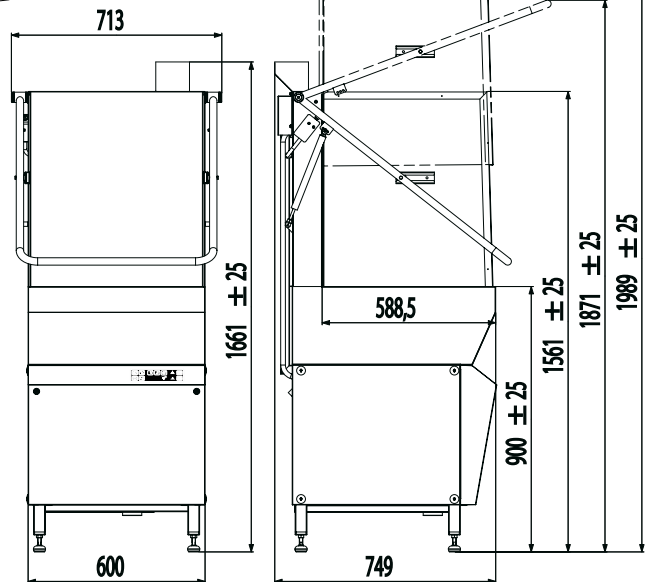

JEROS distributor: