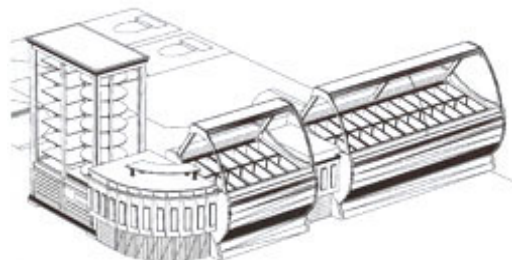

**TROY PASTRY SHOWCASES:**

With its power , you can keep your products at best,even at the worst conditions.

Pastry cases have 3 display shelves with rising temperature starting from the base.(+4 to +8)

**FREE 3D CAD DRAWINGS!**

**SPECIFICATIONS:**

Both Night Blinds&Plexi-Sliding Doors is available- Free of Charge

TROY has automatic defrost system, also manual defrost can be started from the digital control panel. With the double defrosting system it completes defrosting cycle in less than three minutes which helps to keep the quality of the ice-cream and gelato for more longer periods.

Like all SEVEL models TROY GELATO is testing at 35 C (centigrade) to run at -22 C (centigrade).

Front Double Heated Glass opens from below to top for easy cleaning.

Blue-2m

Green

Red1

Red 2M

Silver

Walnut